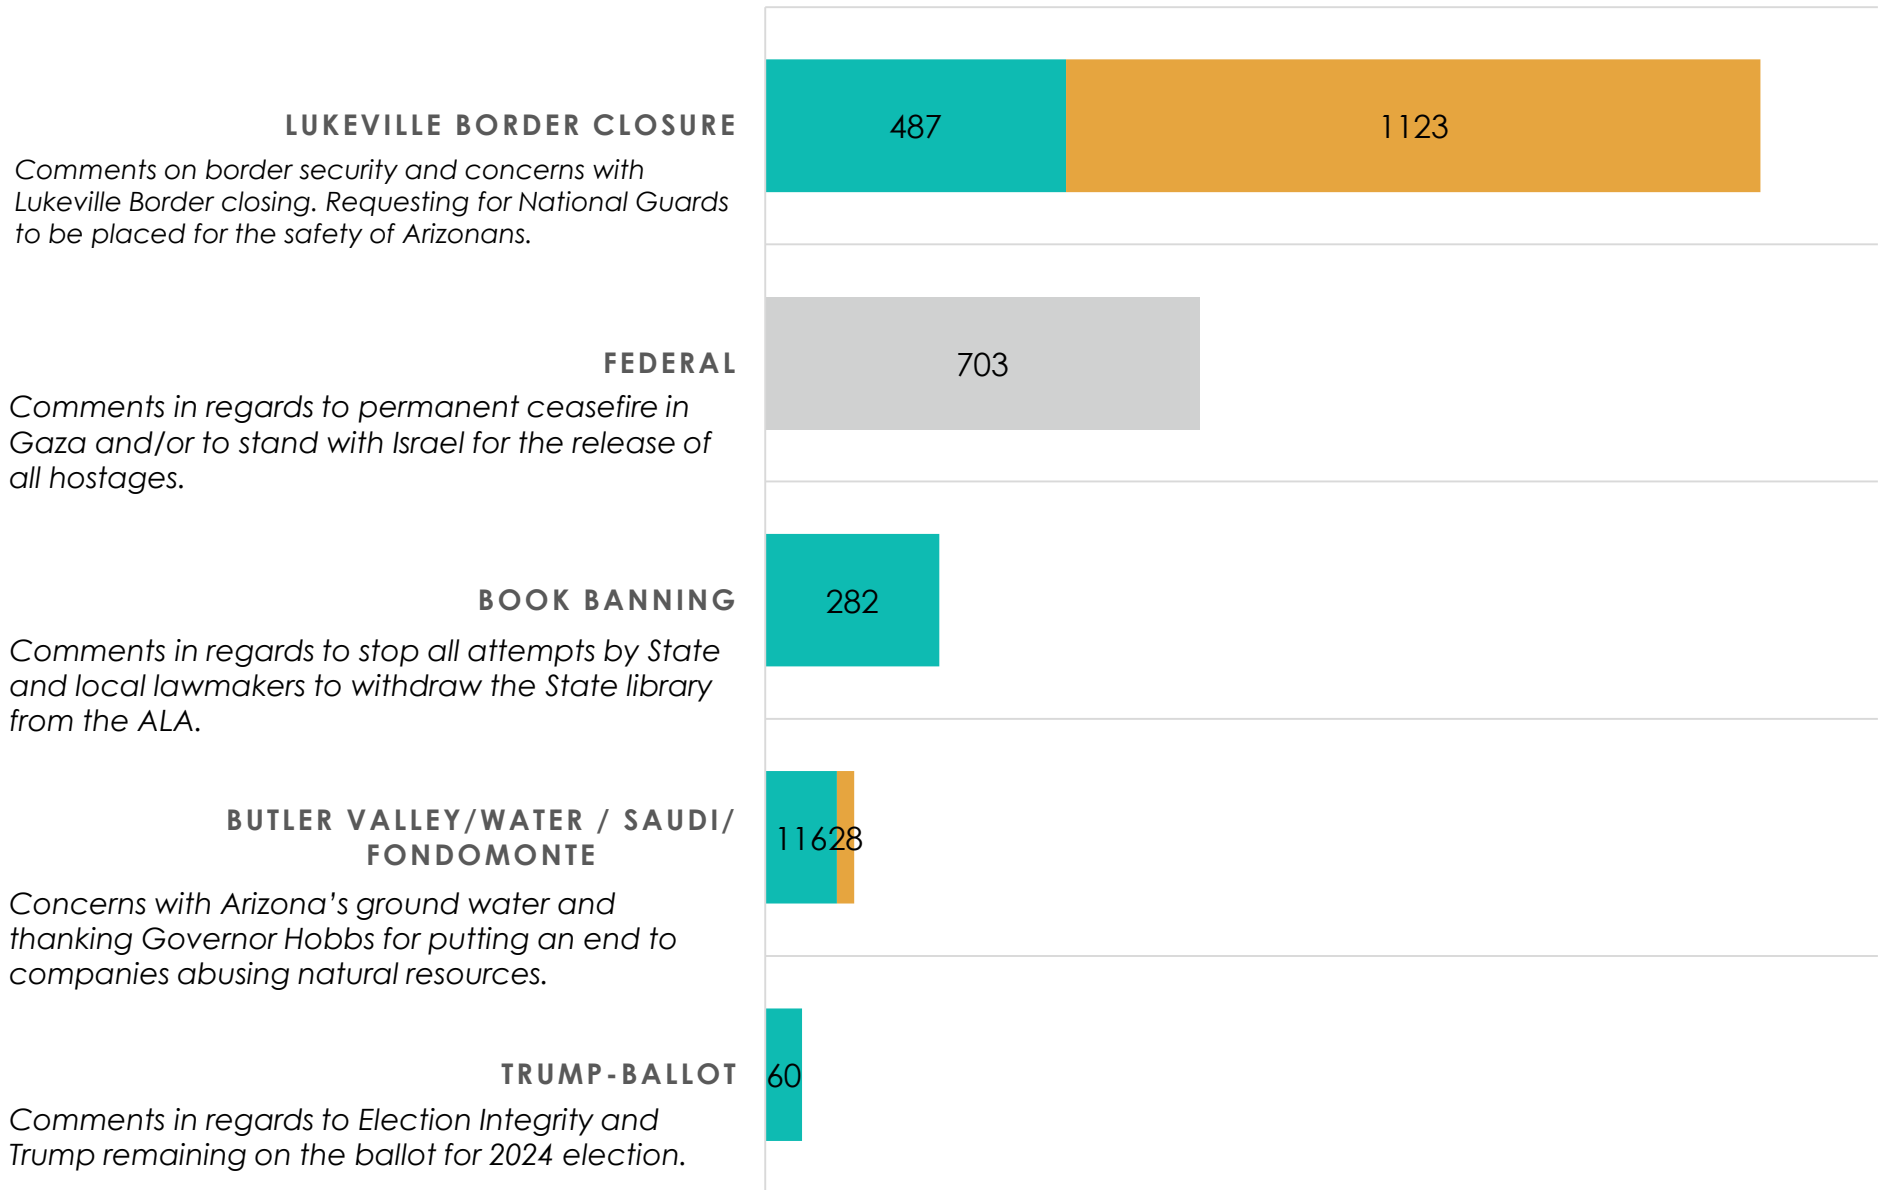

Constituent Engagement Trending Report

October 1 – December 31, 2023

Trending Topics

-Total Contacts: 14,271

■ Support ■ Oppose ■ General

State Agency Casework

External Referrals

Recognition Totals

Quarterly

Contacts by Source