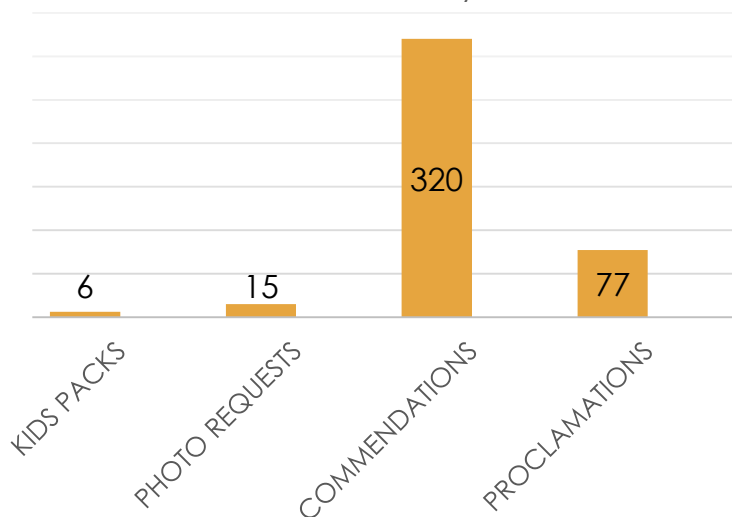

Constituent Engagement Trending Report

October 1 – December 31, 2023

Trending Topics

-Total Contacts: 14,271

■ Support ■ Oppose ■ General

State Agency Casework

External Referrals

Recognition Totals

Quarterly

Contacts by Source