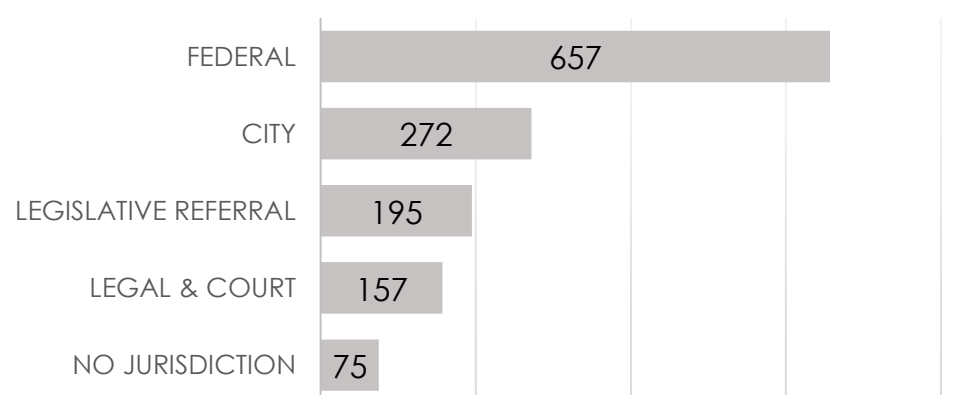

Constituent Engagement Trending Report

October 1 – December 31, 2023

Trending Topics

-Total Contacts: 14,271

■ Support ■ Oppose ■ General

State Agency Casework

External Referrals

Recognition Totals

Quarterly

Contacts by Source