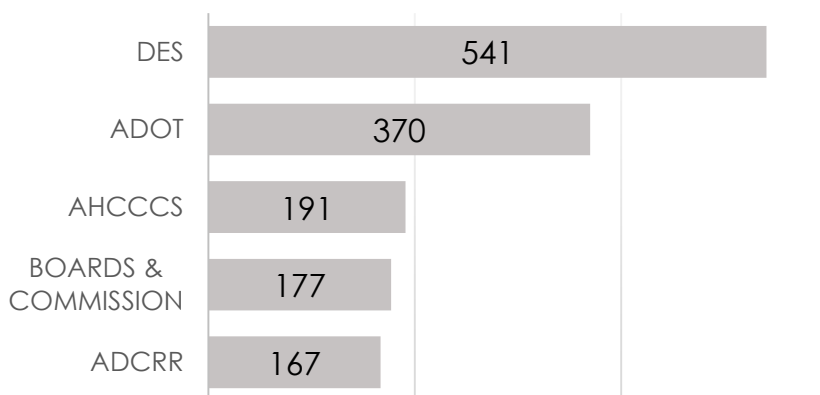

Constituent Engagement Trending Report

October 1 – December 31, 2023

Trending Topics

-Total Contacts: 14,271

■ Support ■ Oppose ■ General

State Agency Casework

External Referrals

Recognition Totals

Quarterly

Contacts by Source