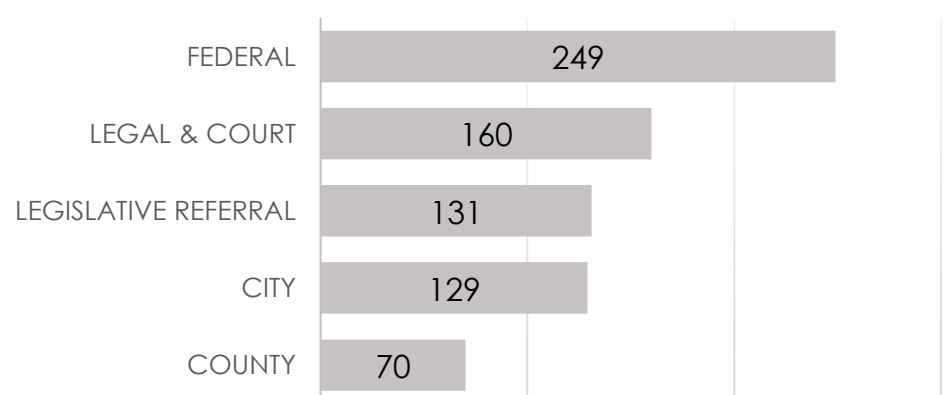

Constituent Engagement Trending Report

July 14 – September 30, 2023

Trending Topics

-Total Contacts: 9,354

■ Support ■ Oppose ■ General

State Agency Casework

External Referrals

Recognition Totals

Quarterly

Contacts by Source