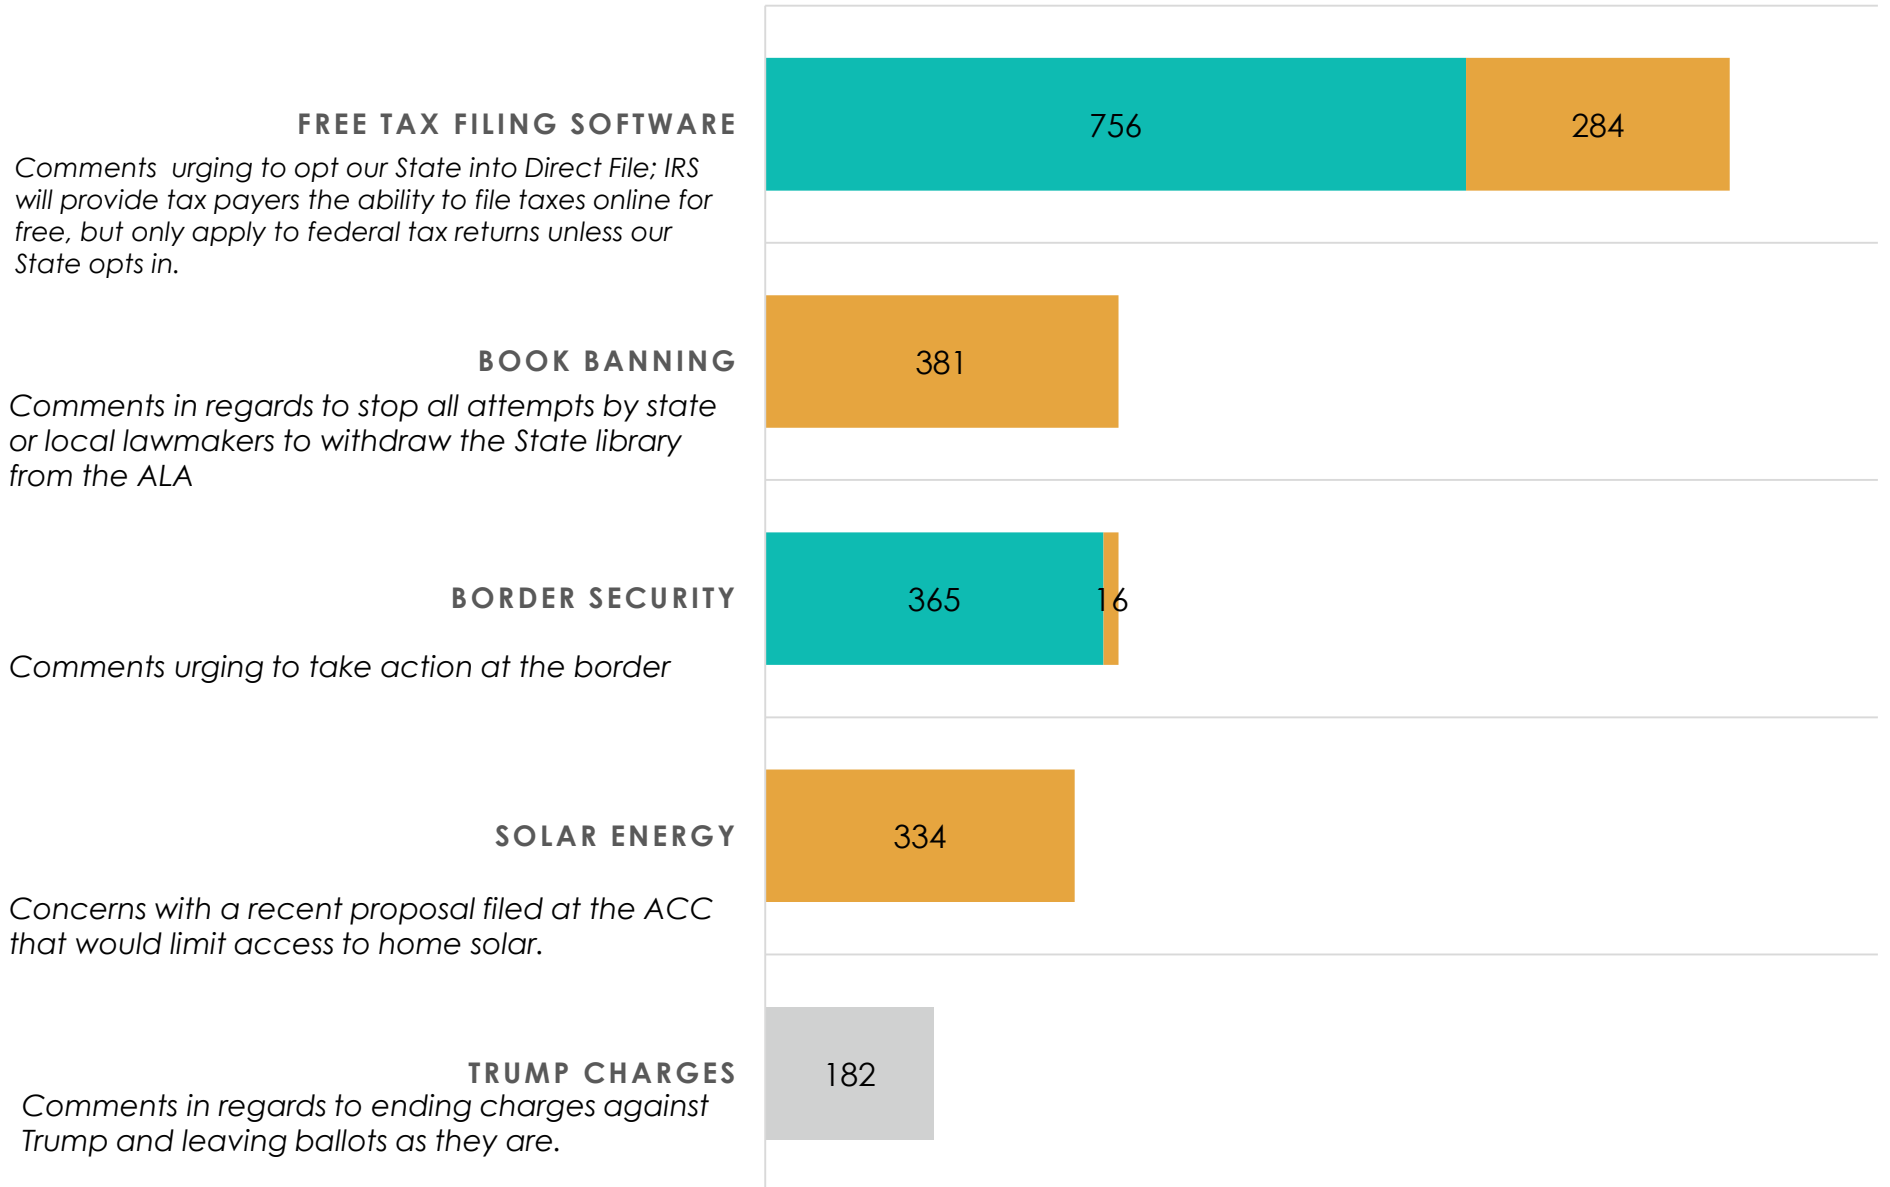

Constituent Engagement Trending Report

July 14 – September 30, 2023

Trending Topics

-Total Contacts: 9,354

■ Support ■ Oppose ■ General

State Agency Casework

External Referrals

Recognition Totals

Quarterly

Contacts by Source