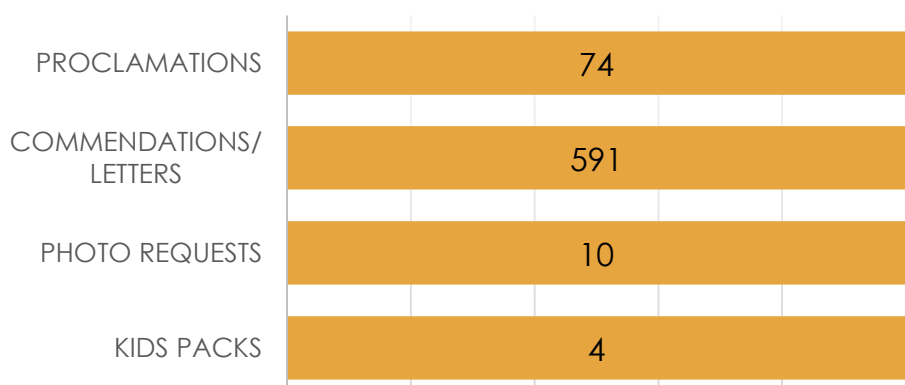

Constituent Engagement Trending Report

July 14 – September 30, 2023

Trending Topics

-Total Contacts: 9,354

■ Support ■ Oppose ■ General

State Agency Casework

External Referrals

Recognition Totals

Quarterly

Contacts by Source