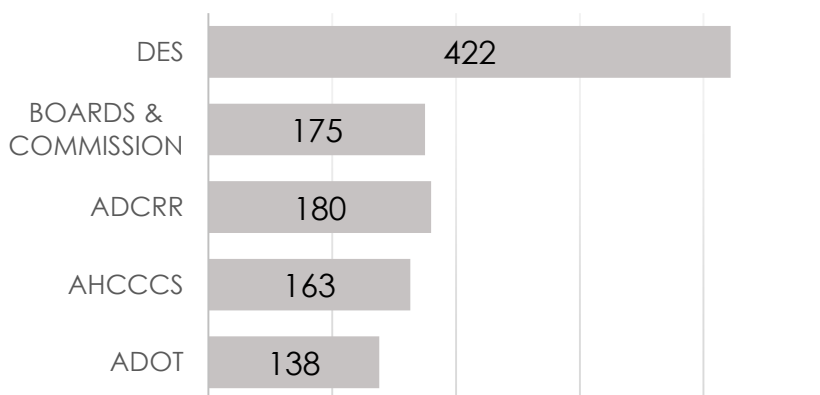

Constituent Engagement Trending Report

July 14 – September 30, 2023

Trending Topics

-Total Contacts: 9,354

■ Support ■ Oppose ■ General

State Agency Casework

External Referrals

Recognition Totals

Quarterly

Contacts by Source